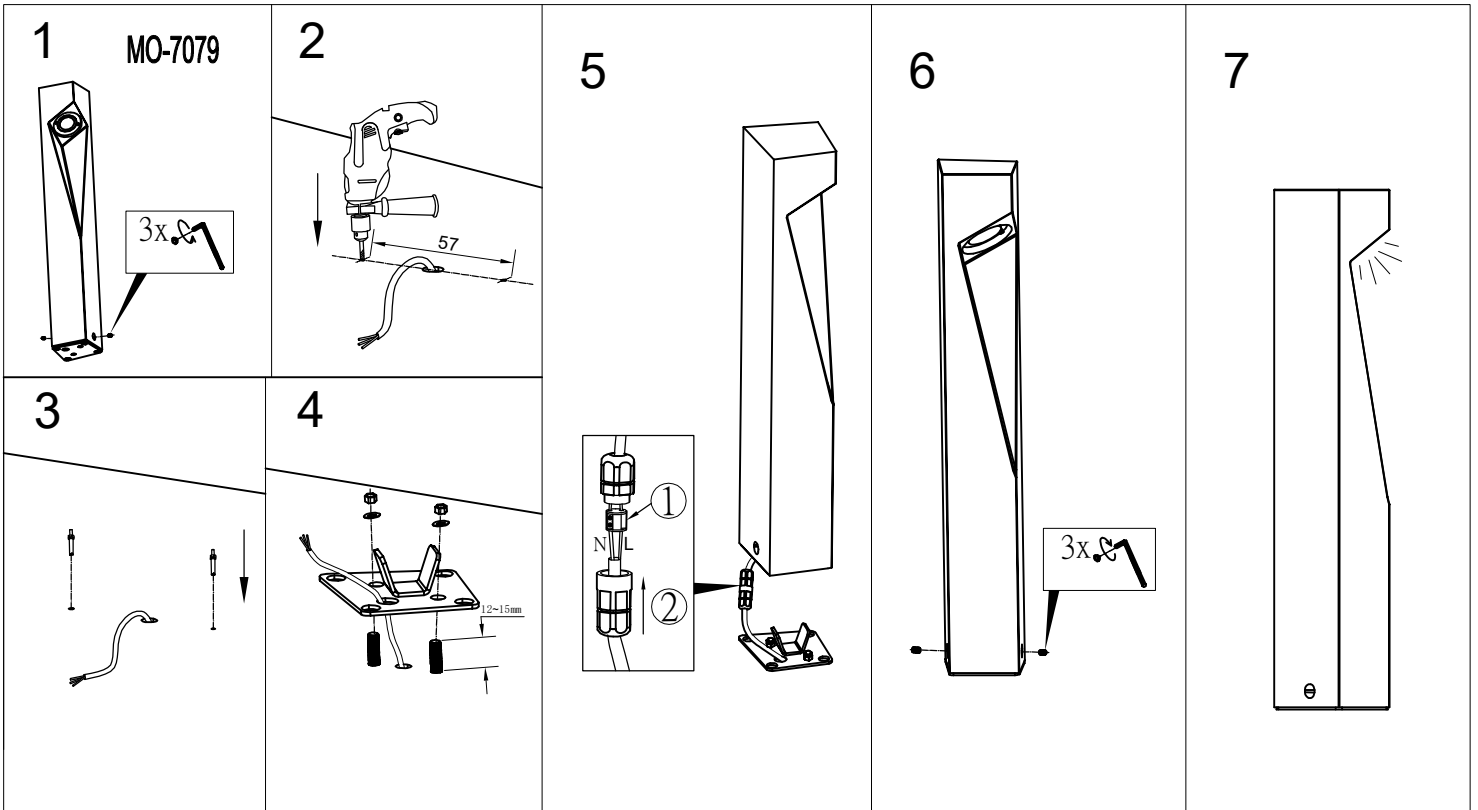

ATTENTION: FOR THIS OPERATION YOU HAVE TO CUT OFF THE POWER

MAXIMUM
220-240V~ 50/60Hz Total:9W
LED 6W

ATTENTION: FOR THIS OPERATION YOU HAVE TO CUT OFF THE POWER

MAXIMUM
220-240V~ 50/60Hz Total:9W
LED 6W